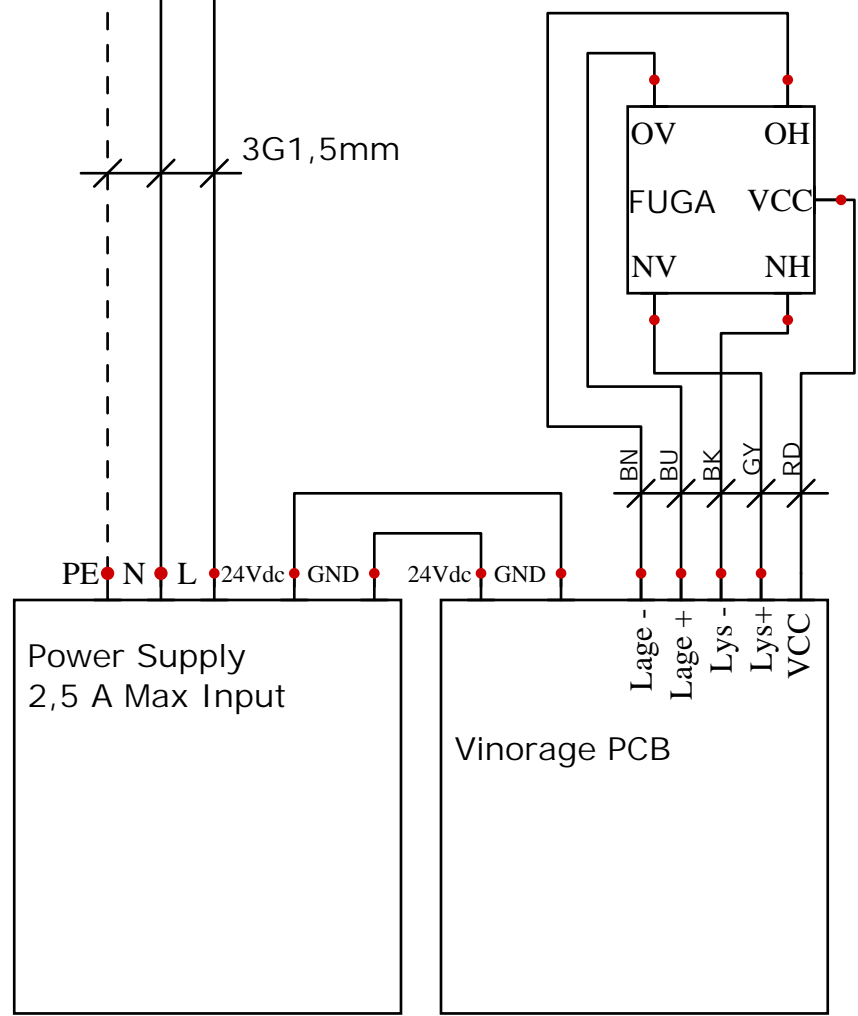

L 230Vac
 N
 PE

TITLE: Electrical Diagram		REV: 1.0
VINORAGE	Company: Vinorage	Sheet: 1/1
	Date: 2022-04-01	Drawn By: PoulsMik